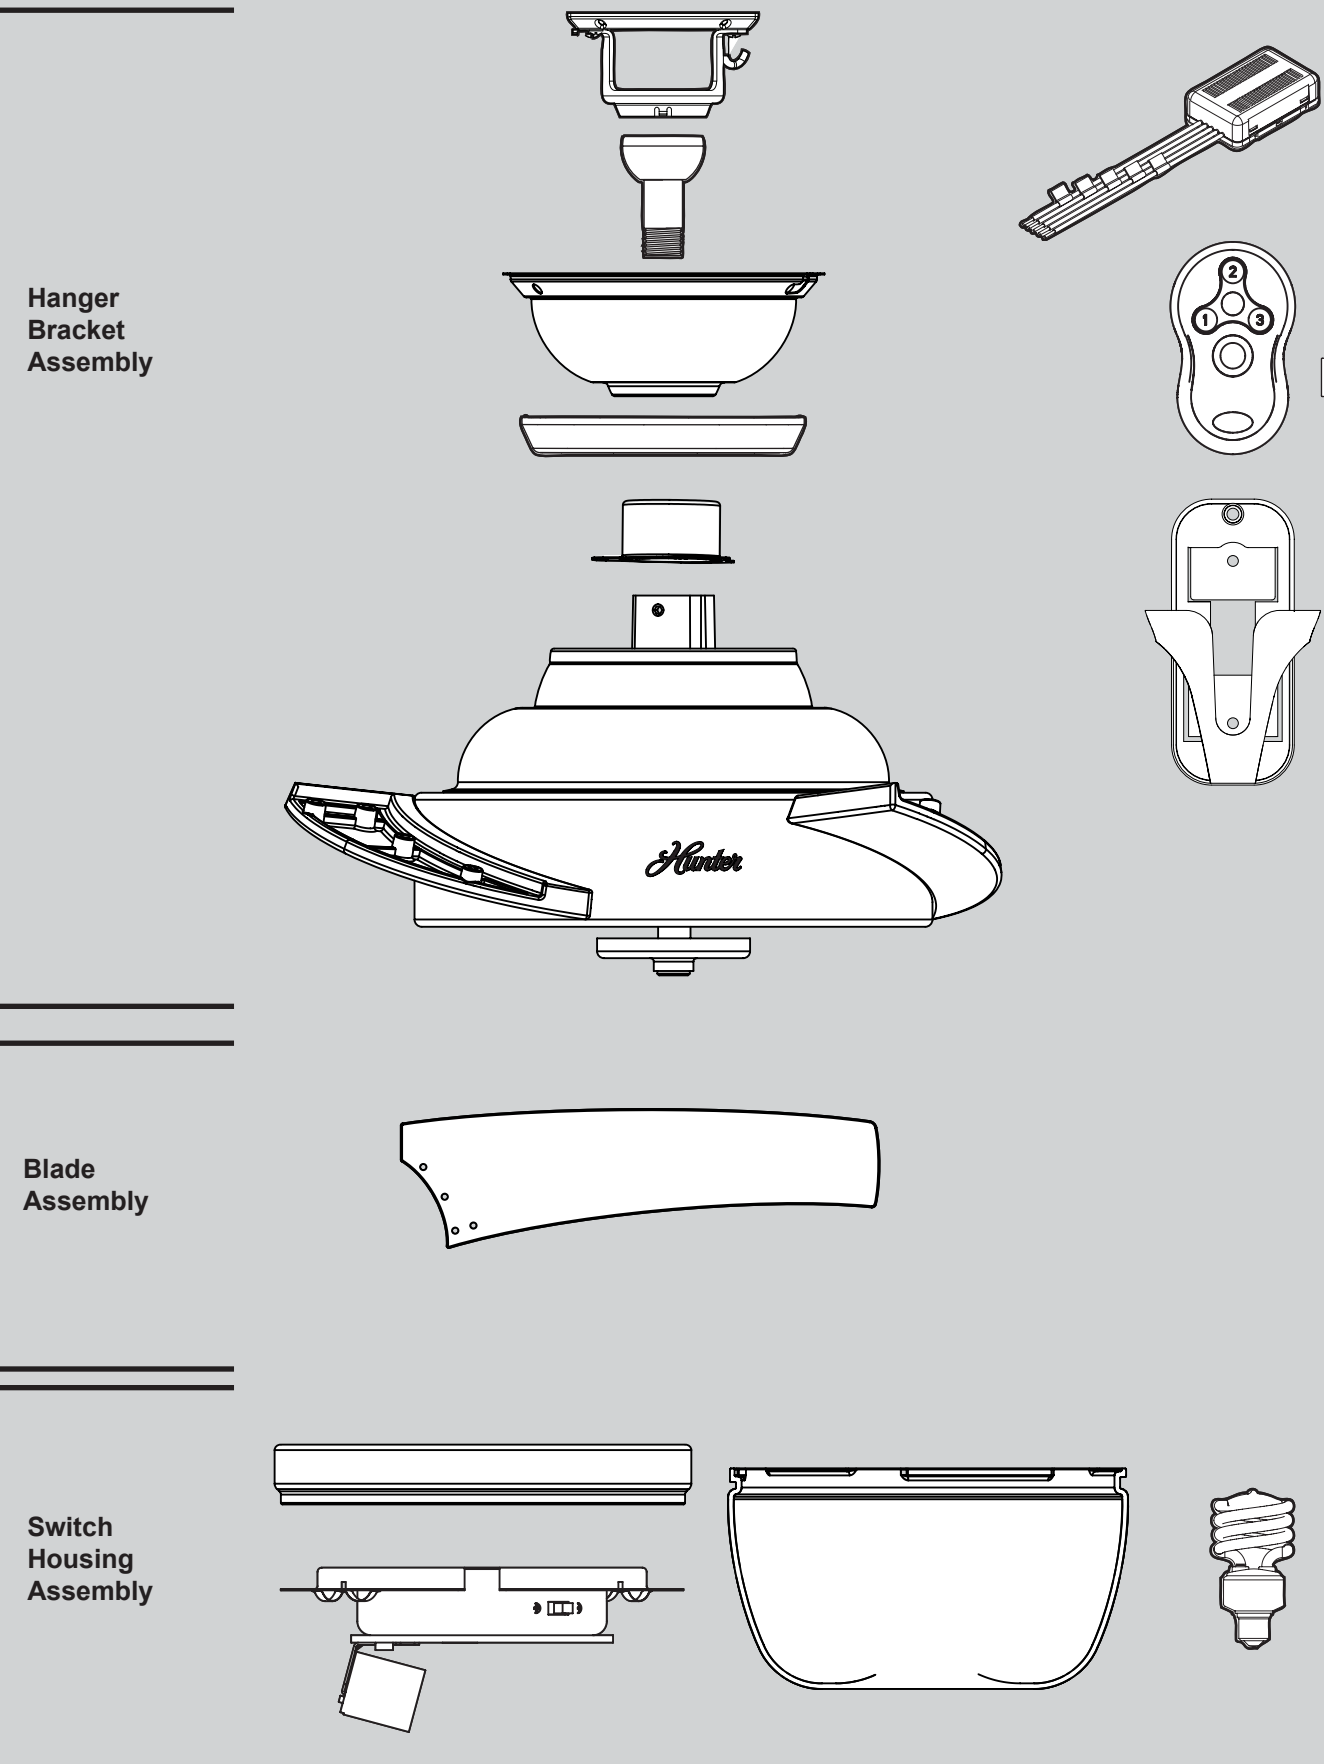

Fan Parts

(Not Drawn to Scale)